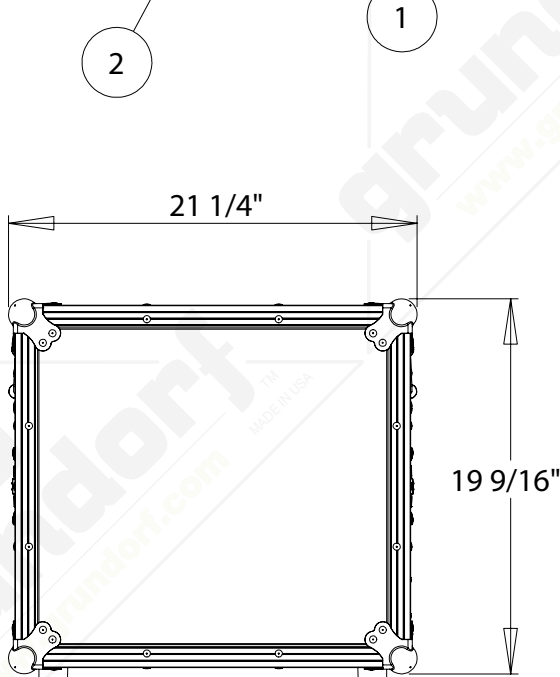

T8-AR1016

Tour 8 - Flite Style Amp Rack - 10 Space - 16" Body Depth

grundorf
corp™

www.grundorf.com • (712)-322-3900

#	Qty	PART NUMBER	DESCRIPTION
1	2	31-005	HANDLE - RECESSED/LOGO/ZINC
2	8	32-016	CORNER - BALL/WITH CLAMP/ZINC
3	4	34-013	CATCH - RECESSED W/OFFSET/ZINC
4	8	35-007	CLAMP - SMALL/OFFSET
5	4	40-001	FOOT - RUBBER/1-1/2"
6	2	41-010	RACK RAIL-10 SPACE
7	1	83-012	BADGE - GRUNDORF TOUR 8 SERIES

FRONT VIEW

SIDE VIEW