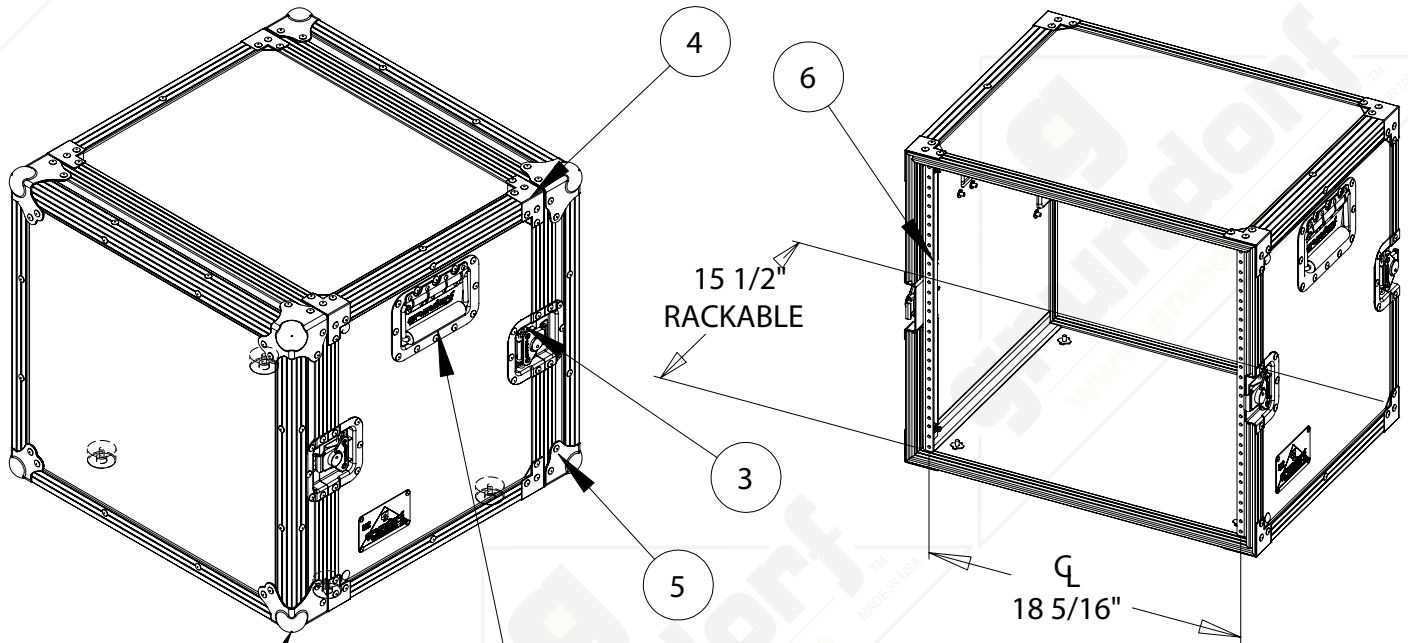

T8-AR1016

Tour 8 - Flite Style Amp Rack - 10 Space - 16" Body Depth

grundorf
corp™

www.grundorf.com • (712)-322-3900

#	Qty	PART NUMBER	DESCRIPTION
1	2	31-005	HANDLE - RECESSED/LOGO/ZINC
2	8	32-016	CORNER - BALL/WITH CLAMP/ZINC
3	4	34-013	CATCH - RECESSED W/OFFSET/ZINC
4	8	35-007	CLAMP - SMALL/OFFSET
5	4	40-001	FOOT - RUBBER/1-1/2"
6	2	41-010	RACK RAIL-10 SPACE
7	1	83-012	BADGE - GRUNDORF TOUR 8 SERIES

FRONT VIEW

SIDE VIEW