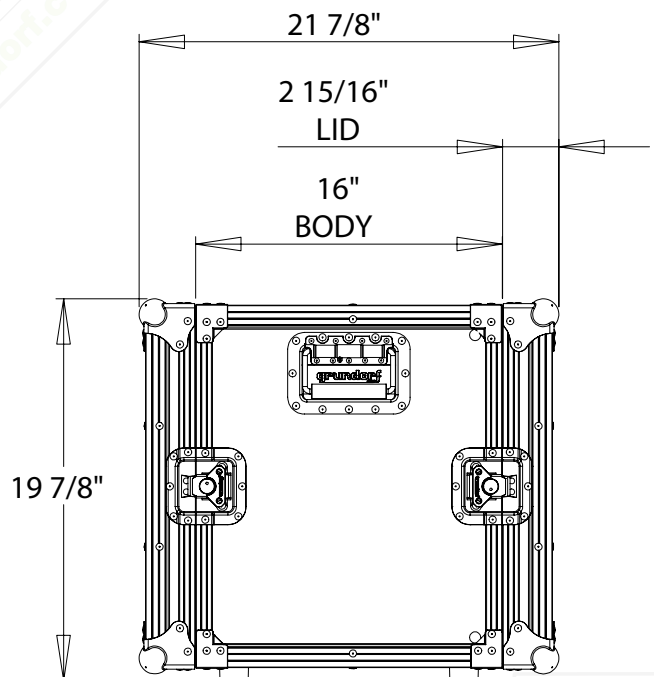

T8-AR1016

Tour 8 - Flite Style Amp Rack - 10 Space - 16" Body Depth

grundorf
corp™

www.grundorf.com • (712)-322-3900

#	Qty	PART NUMBER	DESCRIPTION
1	2	31-005	HANDLE - RECESSED/LOGO/ZINC
2	8	32-016	CORNER - BALL/WITH CLAMP/ZINC
3	4	34-013	CATCH - RECESSED W/OFFSET/ZINC
4	8	35-007	CLAMP - SMALL/OFFSET
5	4	40-001	FOOT - RUBBER/1-1/2"
6	2	41-010	RACK RAIL-10 SPACE
7	1	83-012	BADGE - GRUNDORF TOUR 8 SERIES

FRONT VIEW

SIDE VIEW